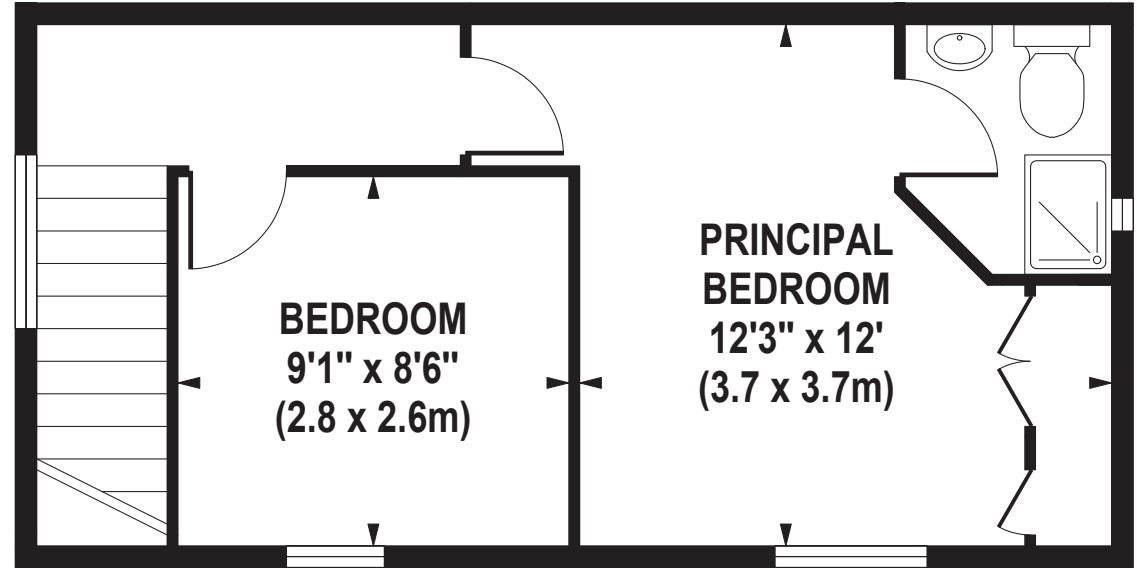

GROUND FLOOR

FIRST FLOOR

APPROX. GROSS INTERNAL FLOOR AREA 707 SQ FT / 66 SQ M

Whilst every attempt has been made to ensure the accuracy of the floorplan contained here, measurements of doors, windows and rooms are approximate and no responsibility is taken for any error omission or mis-statement. These plans are for representation purposes only and should be used as such by any prospective purchaser / tenant. The services, systems and appliances listed in this specification have not been tested and no guarantee as to their operating ability or their efficiency can be given